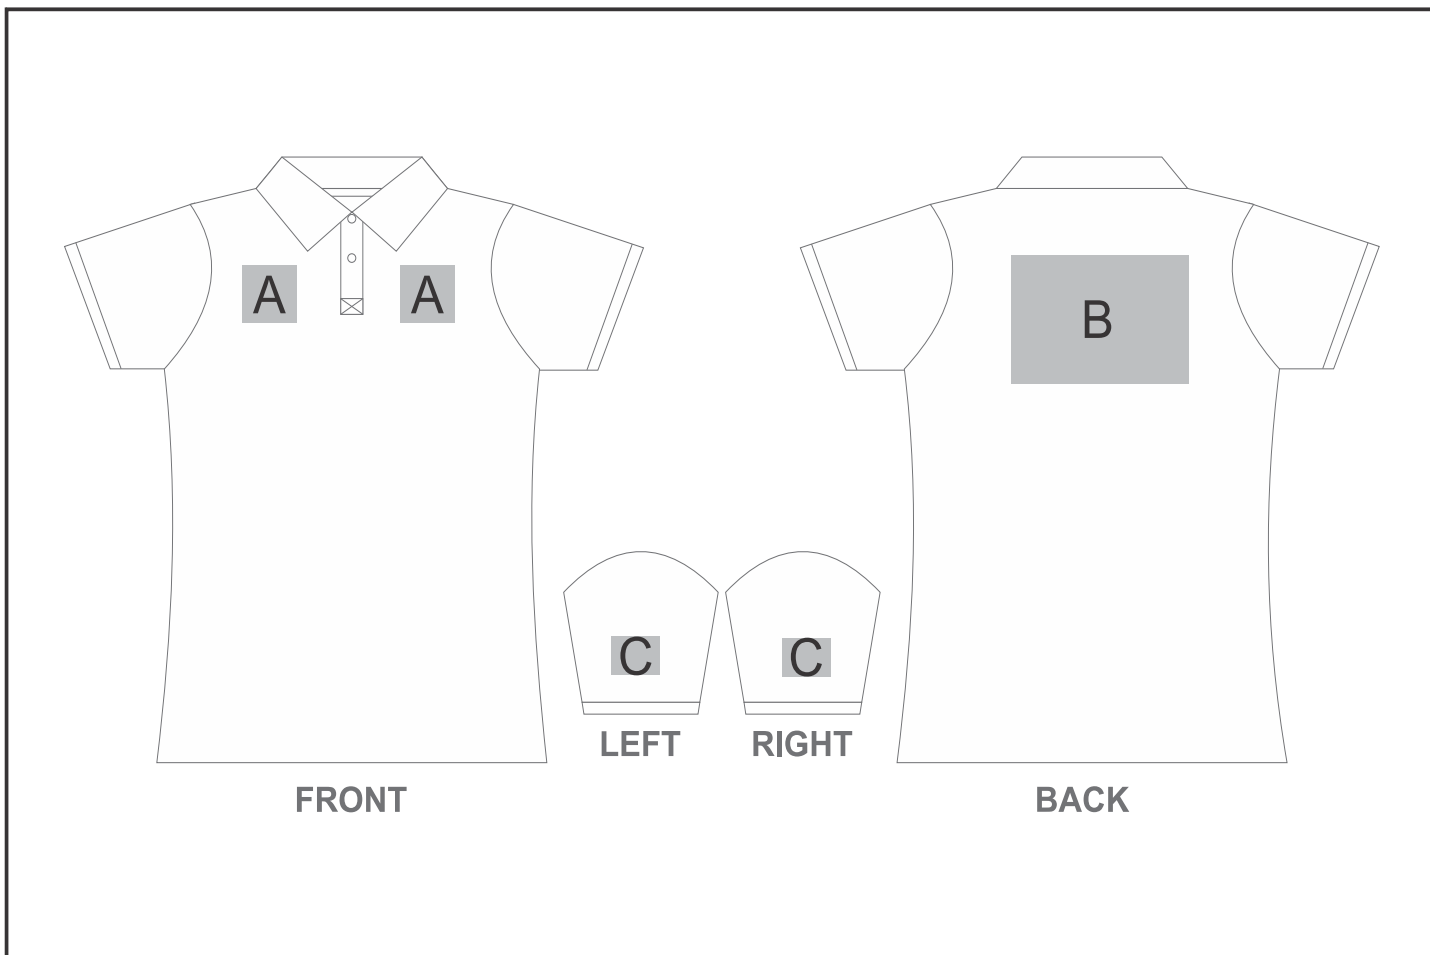

ALT-PGL

Ladies Pro Golf Shirt

Need to know:

Includes 1-Position Digital Transfer (setup fee applies)

- DTC/EMB inclusive Parameters: Left/Right Chest or Back = 100mm x 100mm

Branding Options:

Position	Branding Method (Branding Code)	No. of Colours	Dimension
A	Screen Print (SA)	1 Colour	100mm wide x 60mm high
A	Embroidery (EMB-A)	N/A	100mm wide x 100mm high
A	Digital Transfer Clothing A6 (DTC-A6)	Full Colour	100mm wide x 100mm high
A	Silicone (STP-A)	N/A	30mm wide x 30mm high
A	Silicone (STP-B)	N/A	50mm wide x 50mm high
A	Silicone (STP-C)	N/A	80mm wide x 80mm high
A	Silicone (STP-D)	N/A	100mm wide x 40mm high
B	Screen Print (SA)	1 Colour	260mm wide x 200mm high

B	Embroidery (EMB-A)	N/A	200mm wide x 200mm high
B	Digital Transfer Clothing A6 (DTC-A6)	Full Colour	105mm wide x 148mm high
B	Digital Transfer Clothing A5 (DTC-A5)	Full Colour	210mm wide x 148mm high
B	Silicone (STP-A)	N/A	30mm wide x 30mm high
B	Silicone (STP-B)	N/A	50mm wide x 50mm high
B	Silicone (STP-C)	N/A	80mm wide x 80mm high
B	Silicone (STP-D)	N/A	120mm wide x 40mm high

C	Screen Print (SA)	1 Colour	60mm wide x 60mm high
C	Embroidery (EMB-A)	N/A	50mm wide x 50mm high
C	Digital Transfer Clothing A6 (DTC-A6)	Full Colour	50mm wide x 50mm high
C	Silicone (STP-A)	N/A	30mm wide x 30mm high
C	Silicone (STP-B)	N/A	50mm wide x 50mm high